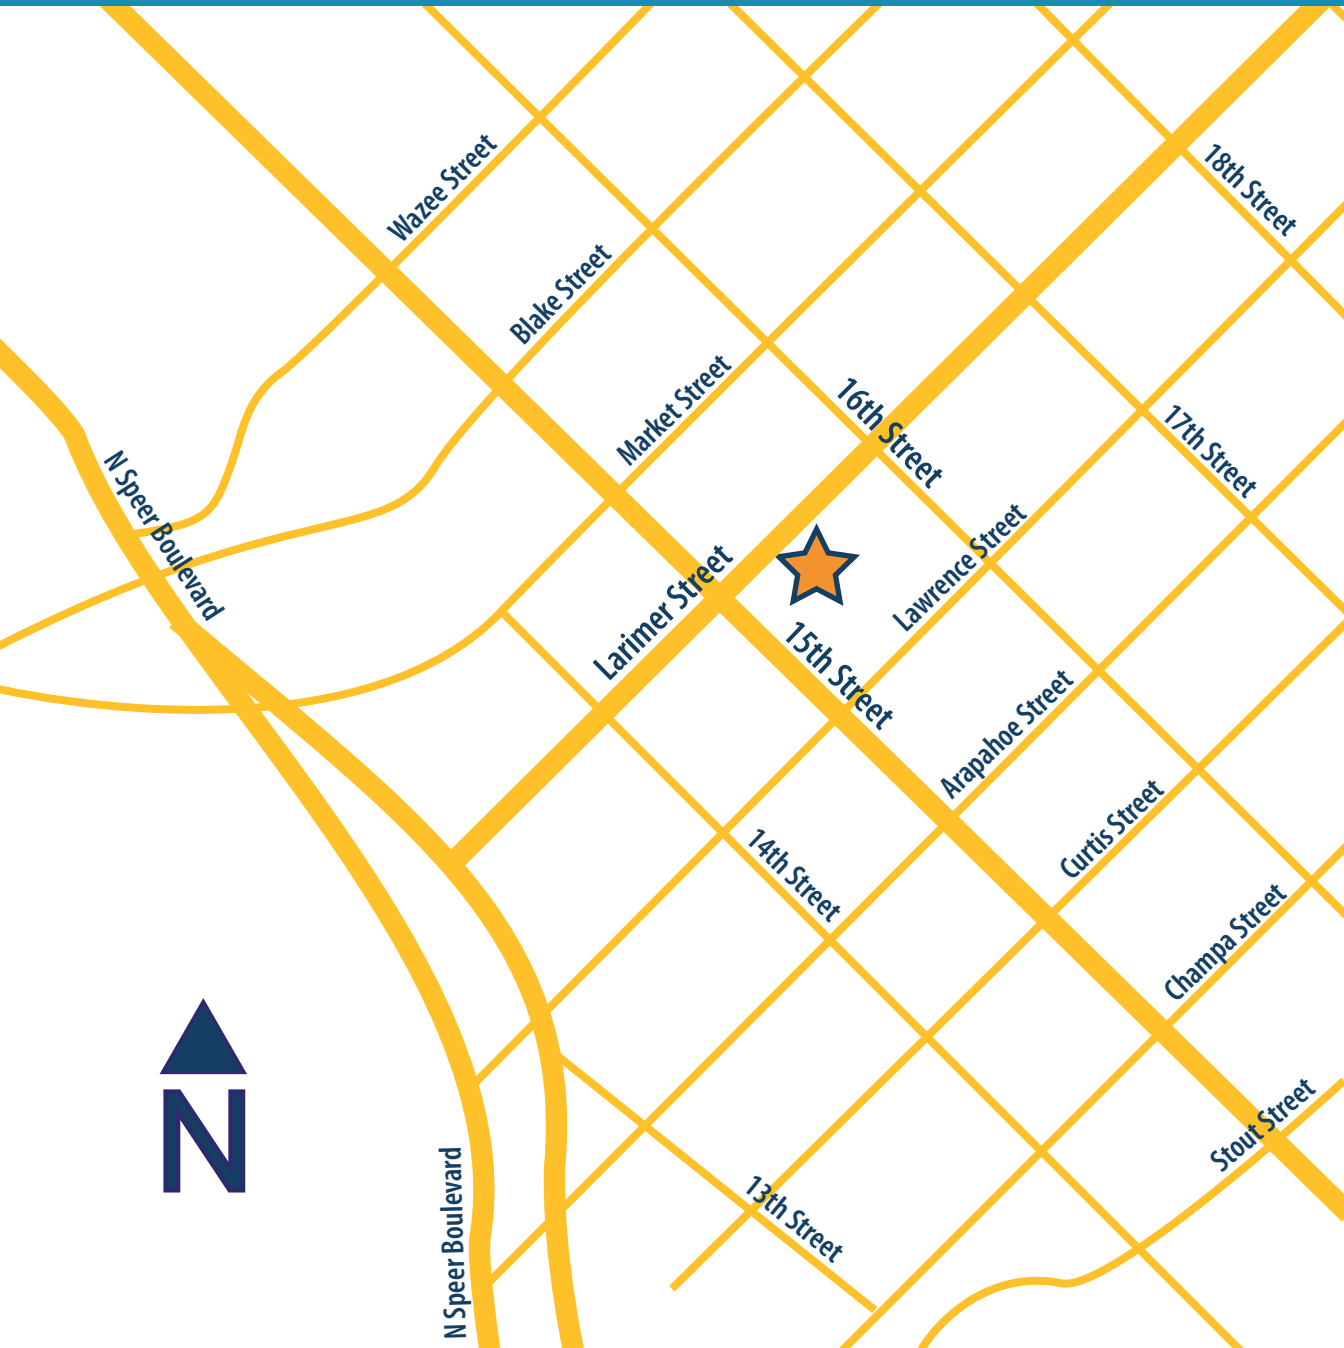

# SummerToast 2010 | MAP

**WRITER SQUARE**

15th & Larimer – Downtown  
[www.writer-square.com](http://www.writer-square.com)  
303.620.9800